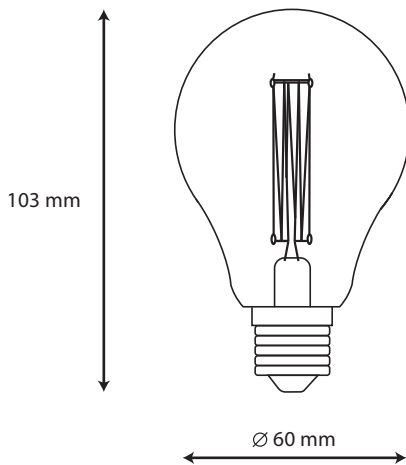

DIMENSION

PRODUCT

Name	Filament LED Lamps
Reference	EL-F60-04W
Bulb Shape	F60
Bulb Finish	Clear Glass
Bulb diameter	Ø60mm
Nominal Length	103mm
RoHS compliant	Yes
Cap/Base	E27
Ingress Protection	IP20

LIGHTING INFORMATION

Light source	LED
Gross luminous flux	450 Lm
Power	4 W
Colour temperature CCT	2700 K
Colour Rendering Index	CRI > 80
Dimming	Non Dimmable
Median useful Life	15,000 hours

ELECTRICAL DATA

Power	4 W
Voltage	220 - 240V
Frequency (Hz)	50/60 Hz